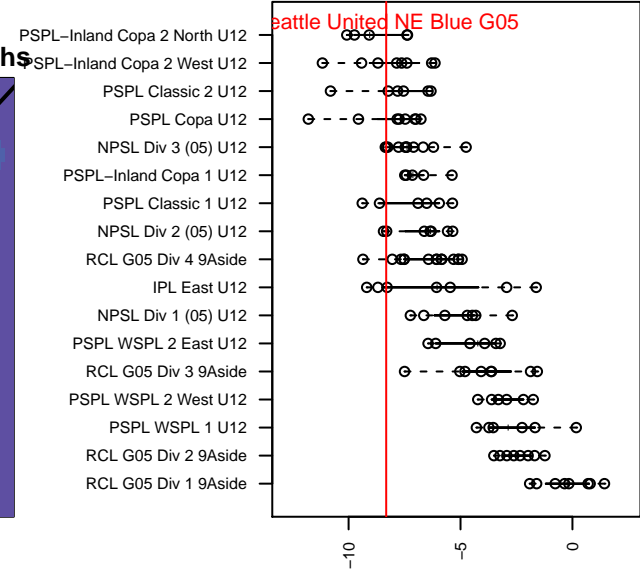

**attack and defense rating
relative to others at age
and all opponents in last 13 months**