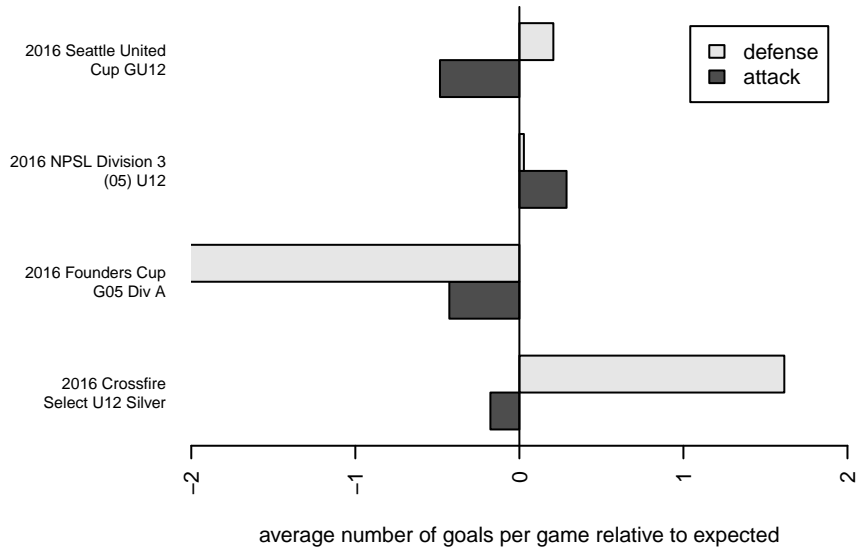

Performance relative to 13 month average