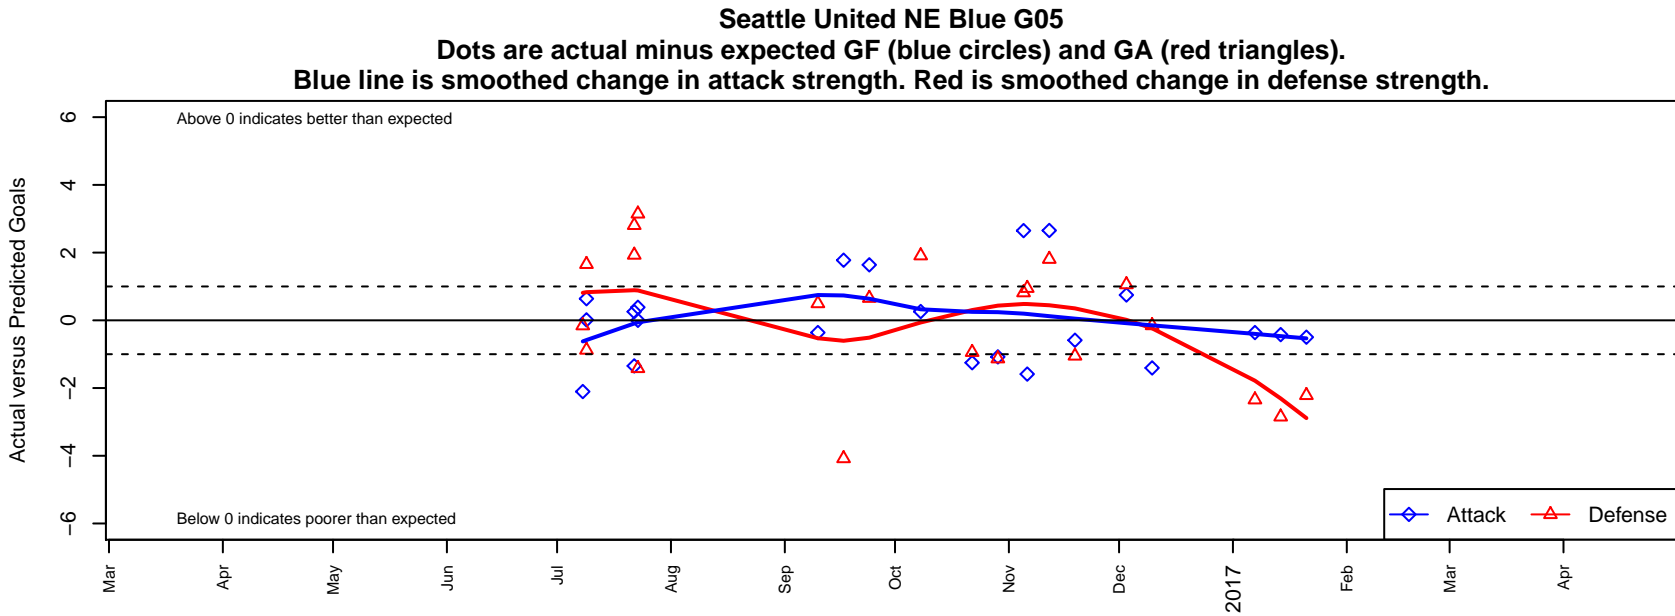

**attack and defense variance (black dot)
relative to other teams
and top 10 in region**

**attack and defense rating
relative to others at age
and all opponents in last 13 months**

Seattle United NE Blue G05

Seattle United Regional
Seattle, WA
G05 total strength=365
attack=0.36 defense=0.14
fall league = NPSL Div 3 (05) U12

alt names used:
Seattle United NE G05 Blue
Seattle United NE G05 Blue
SU Northeast G05 Blue
Seattle United NE G05 Blue

Venues played:
2016 Seattle United Cup GU12
2016 Crossfire Select U12 Silver
2016 NPSL Division 3 (05) U12
2016 Founders Cup G05 Div A